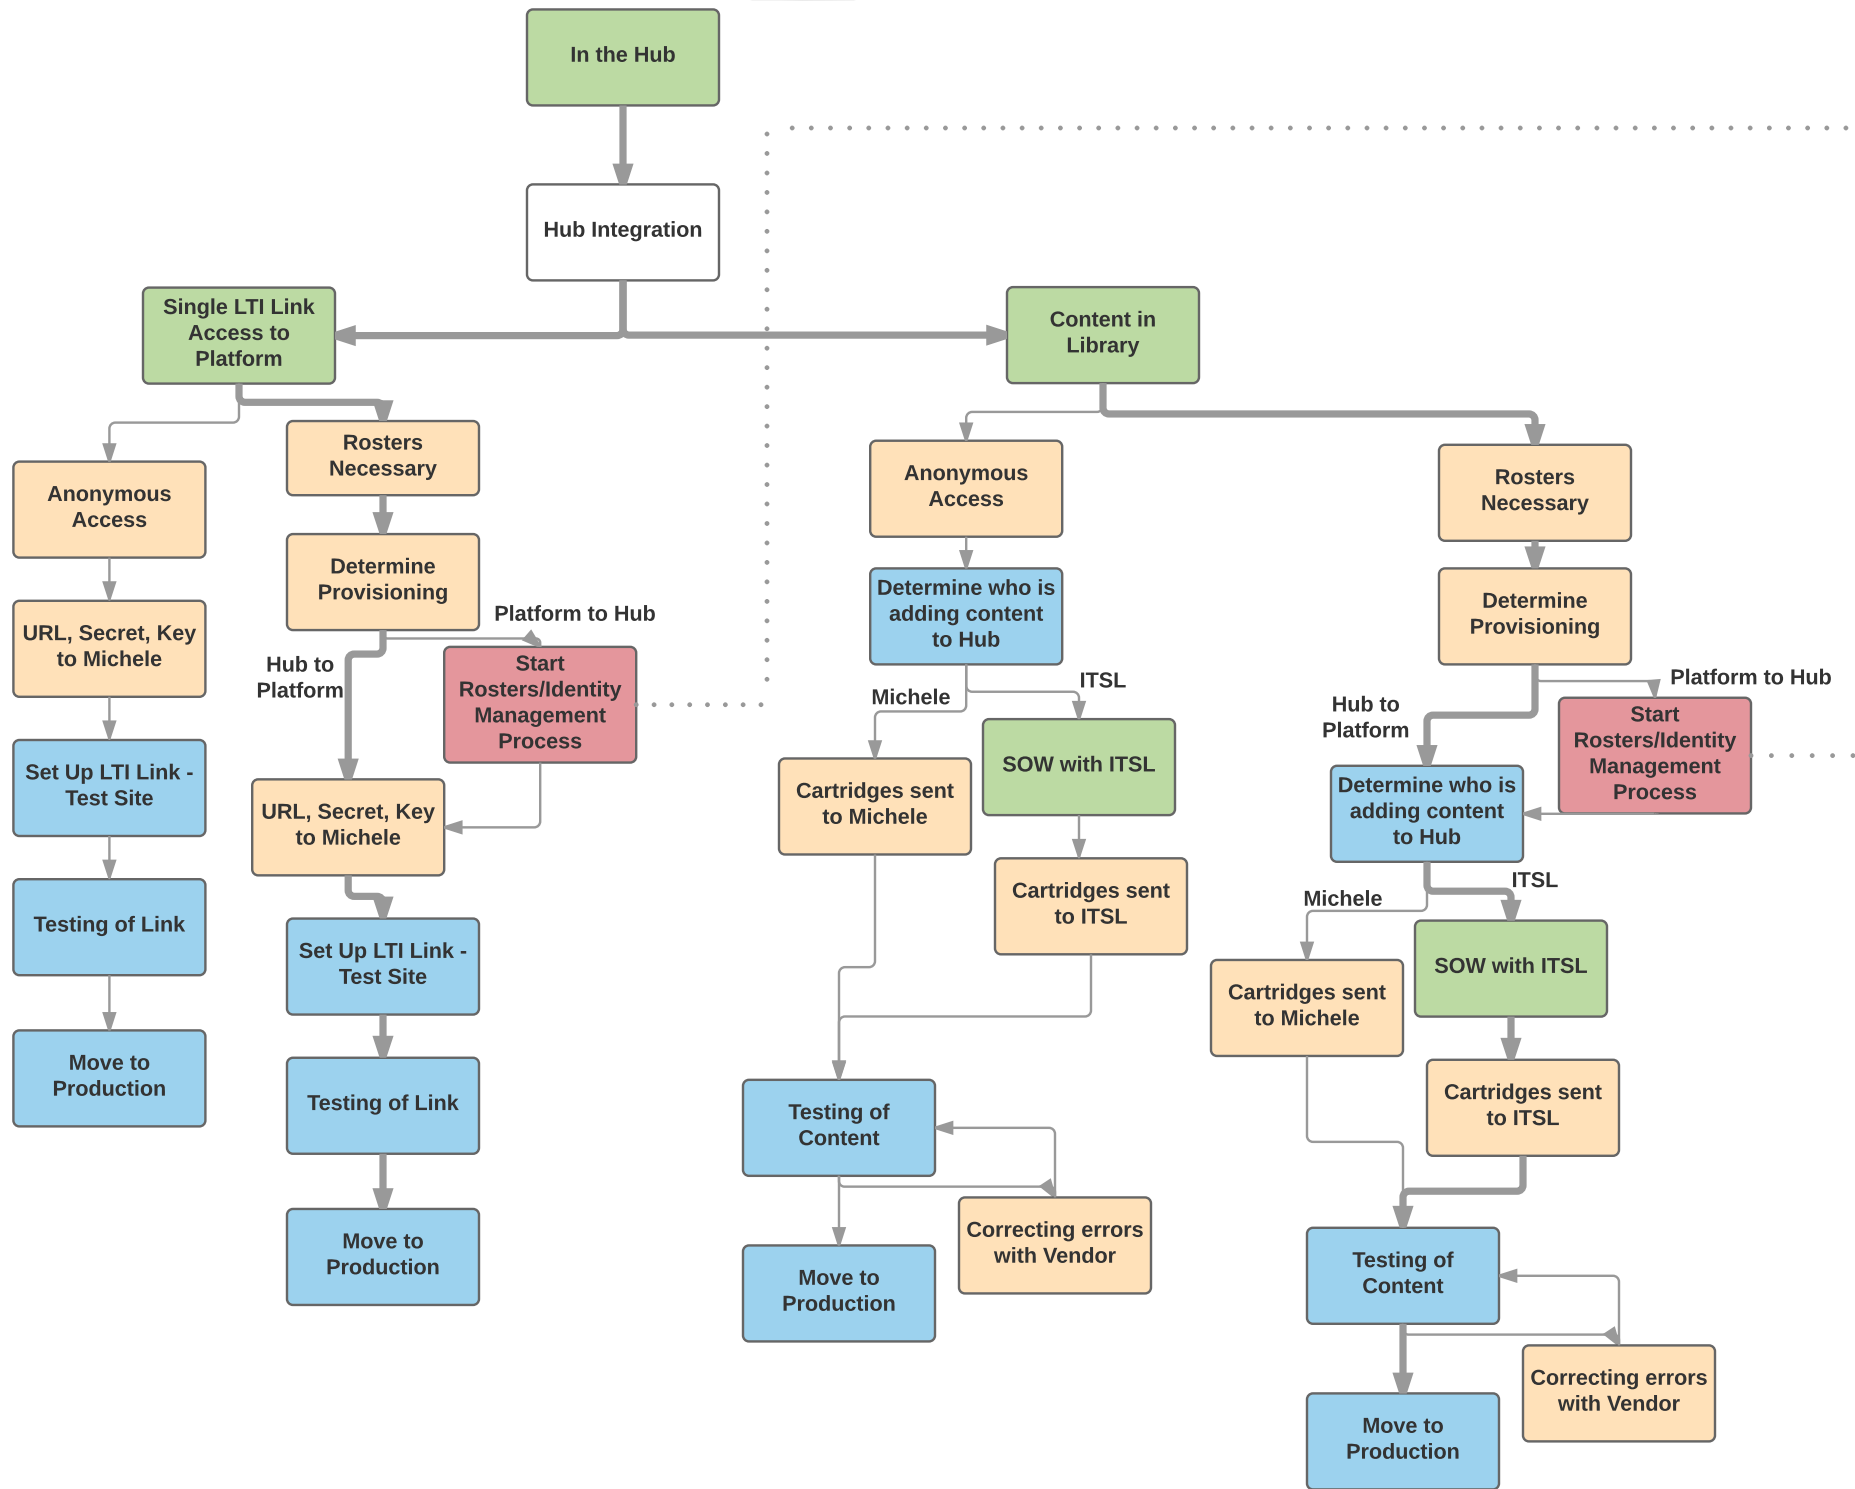

IT INTEGRATIONS FLOWCHART

Mark, Thelma, & IT Services

Dana and CIA

Vendor

Michele/ ITSL Integration

This work is licensed under a Creative Commons Attribution-NonCommercial-ShareAlike 4.0 International License.