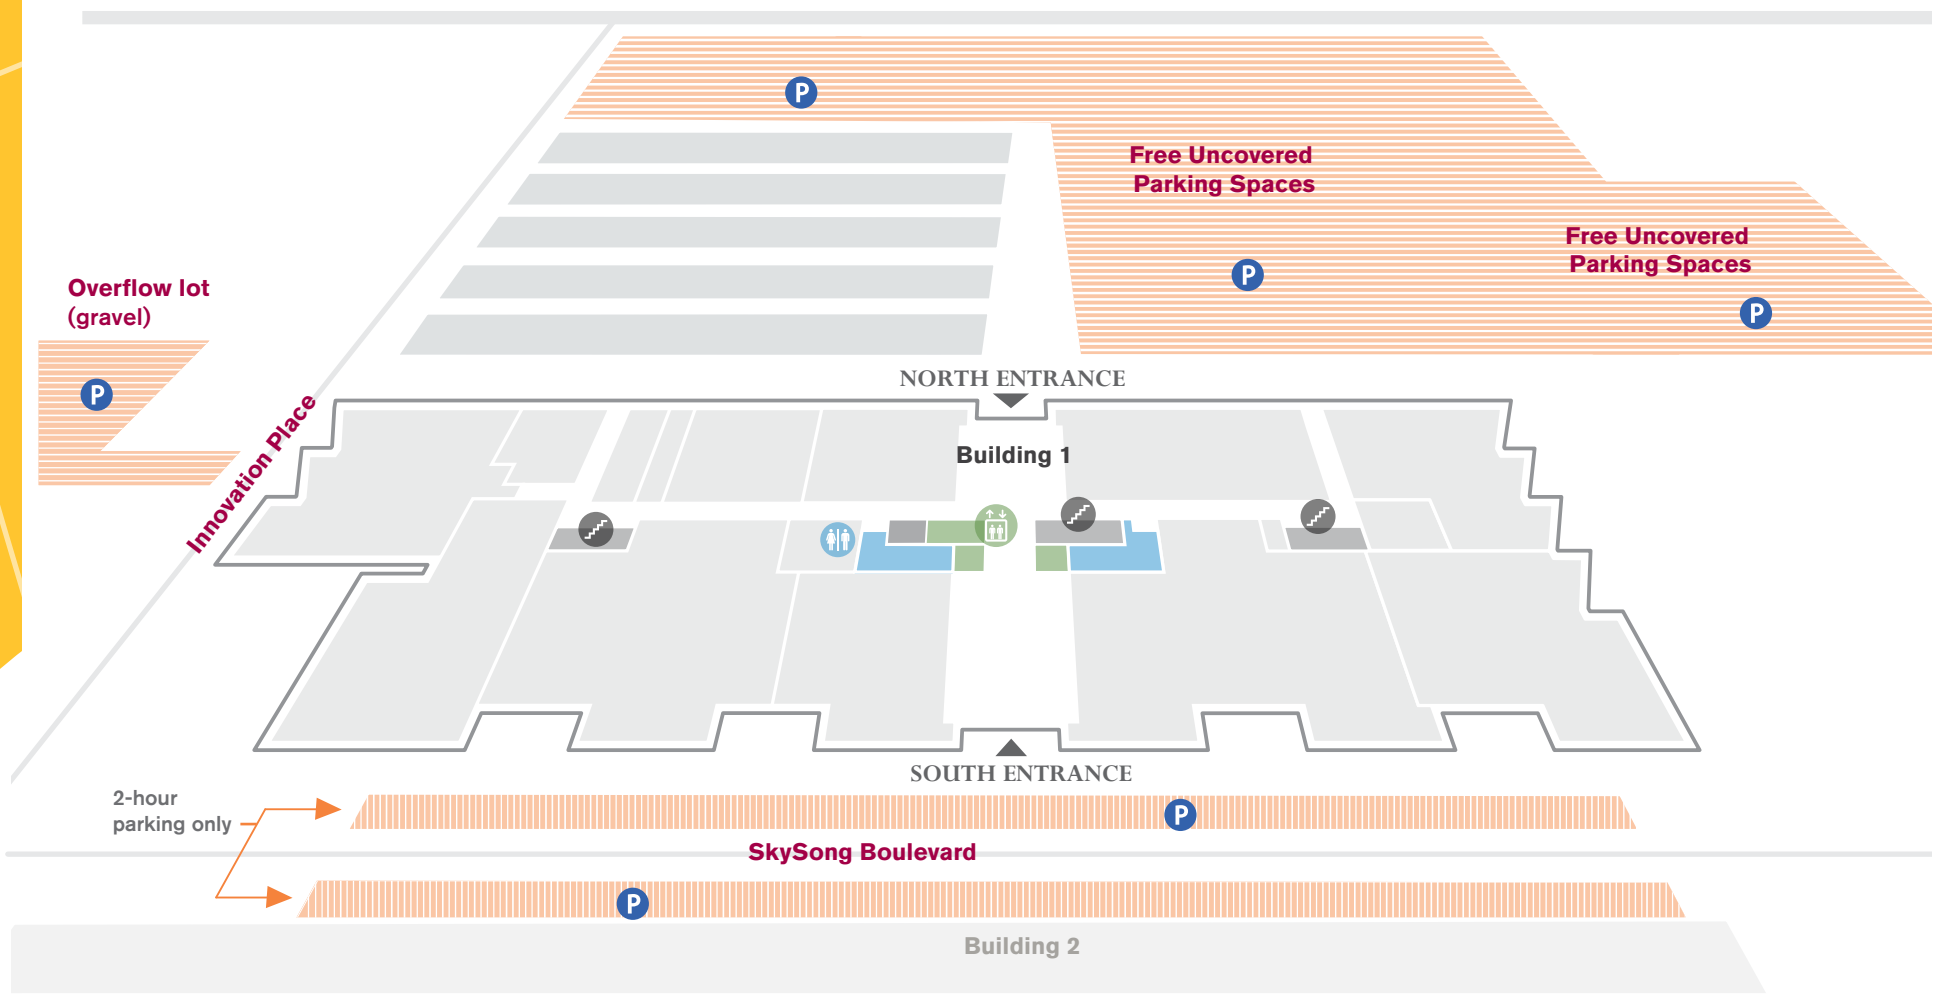

Guest Parking:

Surface parking lot North of building 1

Overflow lot (gravel), entrance off Innovation Pl.

2-hour parking on SkySong Blvd. between building 1&2

MCDOWELL ROAD

Free Uncovered
Parking Spaces

Free Uncovered
Parking Spaces

Overflow lot
(gravel)

Innovation Place

NORTH ENTRANCE

Building 1

SOUTH ENTRANCE

2-hour
parking only

SkySong Boulevard

Building 2

Guest Parking:

Surface parking lot South of 1365 building, entrance off Innovation Pl.

Overflow lot (gravel), entrance off Innovation Pl.

SkySong Blvd parking (non-two hour restricted) Innovation Pl. parking

Parking garage is available 30 minutes before event start time and 15 minutes after event start time, entrance off Enterprise Dr.