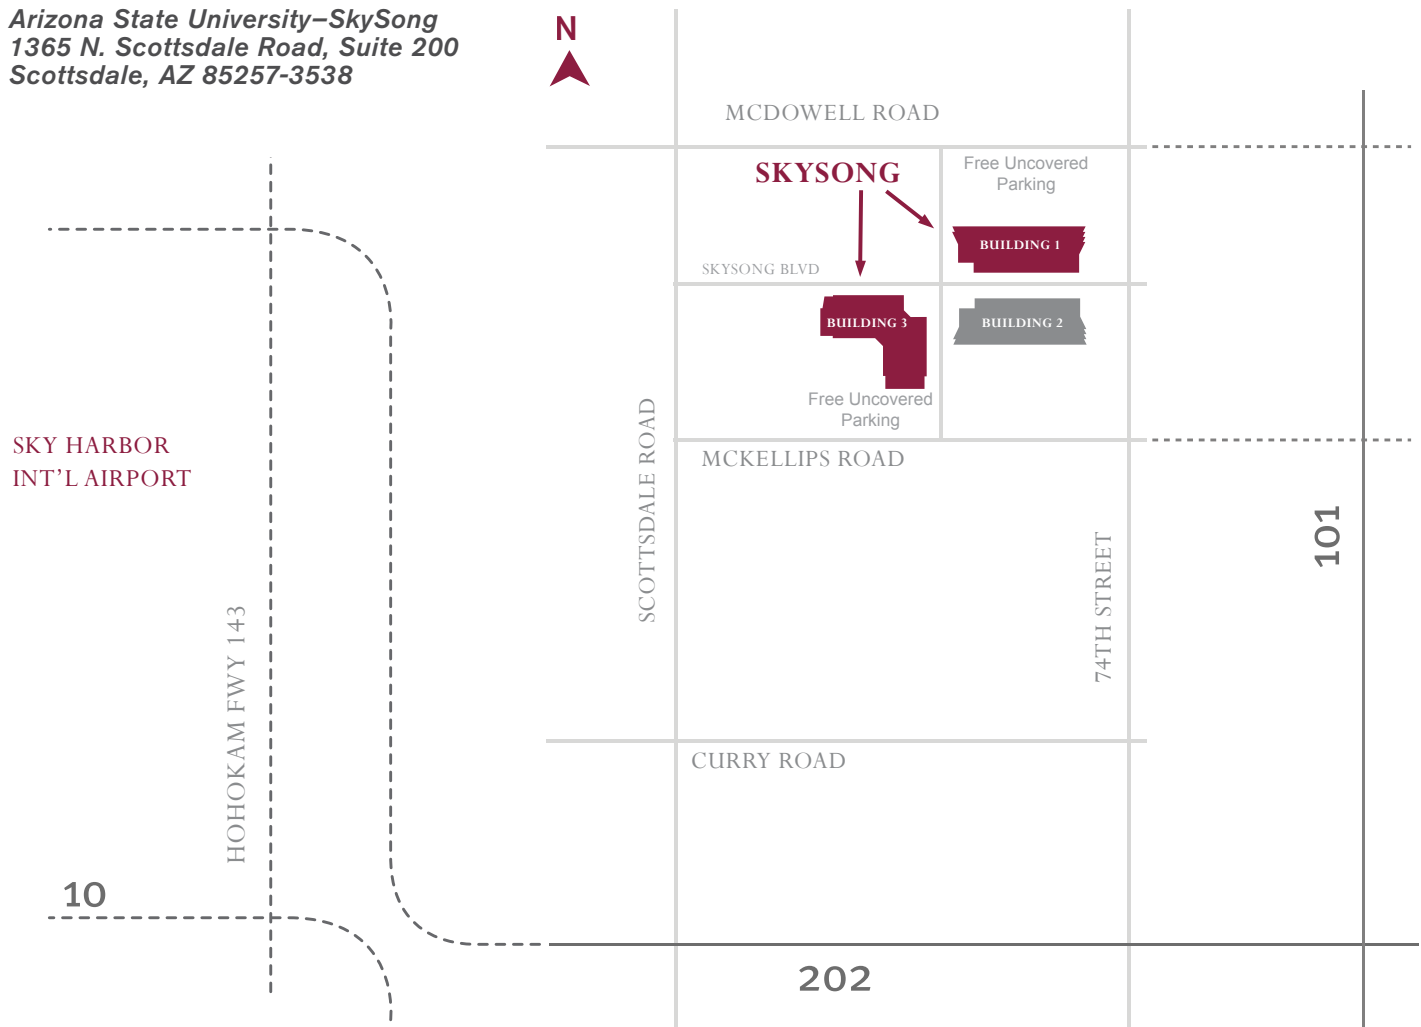

Arizona State University–SkySong
 1365 N. Scottsdale Road, Suite 200
 Scottsdale, AZ 85257-3538

From ASU Tempe Campus

Take Rural Road north, which will turn into Scottsdale Road as you enter Scottsdale. Turn right on SkySong Blvd. (just before McDowell Road).

From ASU Polytechnic Campus

Enter the Loop 202 West at Williams Field Road. Drive approximately six miles to the Loop 101 North exit. Take the 101 North to the Loop 202 West (approximately 10 miles). Exit onto Scottsdale Road. Turn right on Scottsdale Road. Turn right on SkySong Blvd. (just before McDowell Road).

From ASU Downtown Campus

Take the I-10 East from Seventh Street. Exit on the Loop 202 East. Exit onto Scottsdale Road. Turn left on Scottsdale Road. Turn right on SkySong Blvd. (just before McDowell Road).

From ASU West Campus

Take the I-17 South about 10 miles to the I-10 East through downtown Phoenix. Exit on the Loop 202 East. Exit on Scottsdale Road. Turn left on Scottsdale Road. Turn right on SkySong Blvd. (just before McDowell Road).