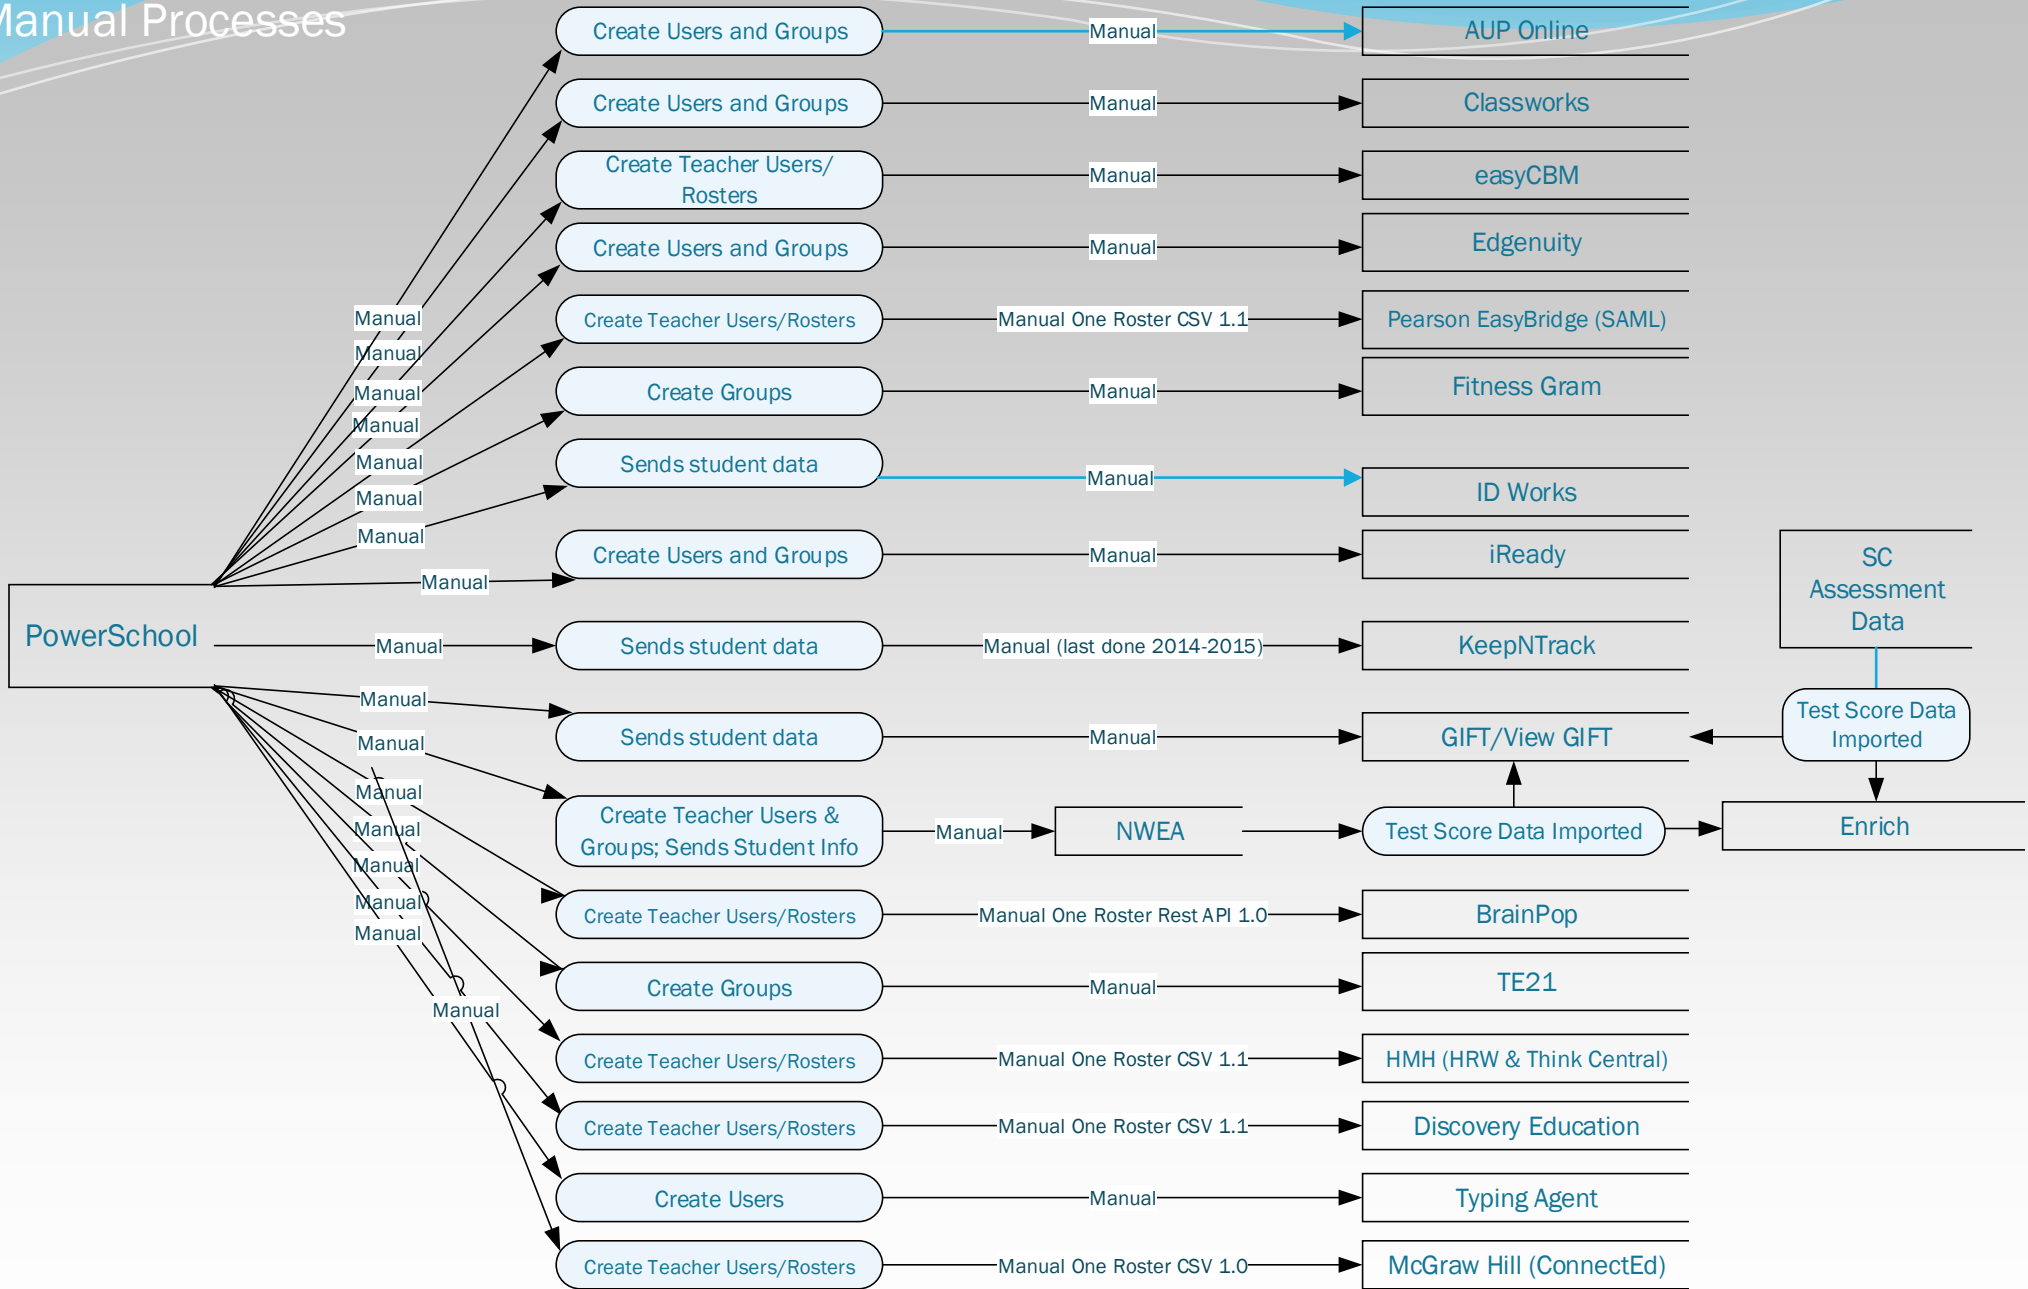

Textbook
Systems

Typing Agent

Active Directory & Azure

Lunch Applications

SmartFusion

PowerSchool Manual Processes

PowerSchool Other Processes

Data Stores

PowerSchool Other Processes