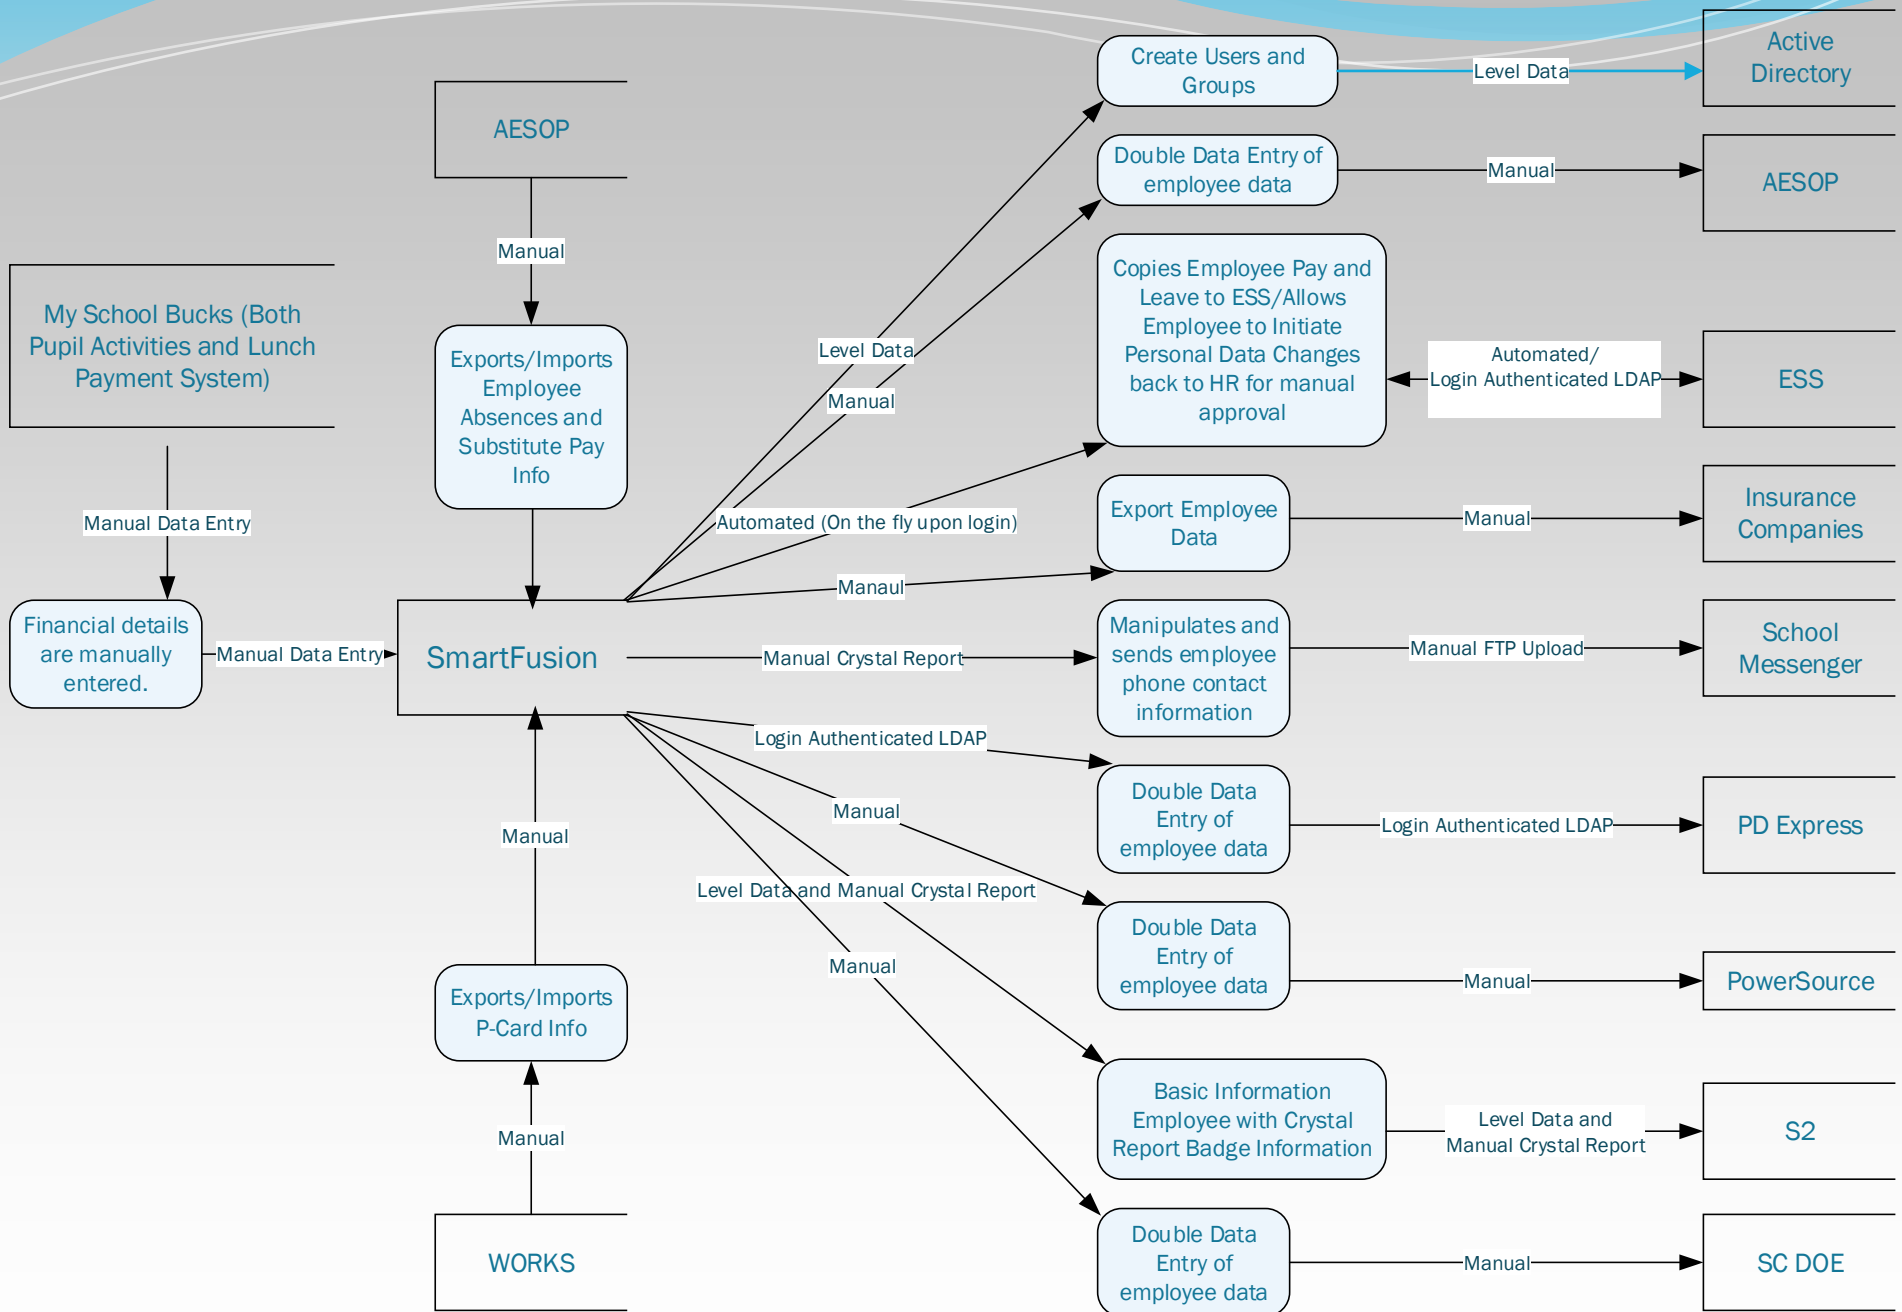

Phone
Systems

PowerSource

Renaissance
Learning

S2

Safari

SC DOE

Schoology

TE21

Textbook
Systems

Typing Agent

Active Directory & Azure

Lunch Applications

SmartFusion

PowerSchool Manual Processes

PowerSchool Other Processes

Data Stores

PowerSchool Other Processes